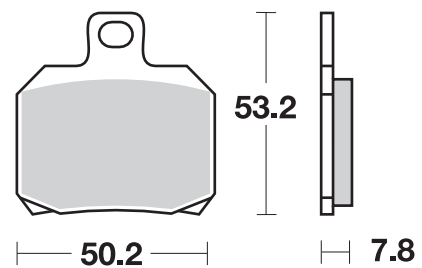

March 2019

NEW MODEL

GO AHEAD

HI-TECH BRAKE SOLUTIONS
MADE IN EUROPE

INDIAN FTR 1200 S

				RECOMMENDED	
INDIAN					
FTR	1200	S	19 -	900 HS*	730 LS

* = 2 sets required / 2 jeux pour l'Avant.

SBS 900 Available compounds HS • SP

SBS 730 Available compounds HF • LS

Scale 1:2