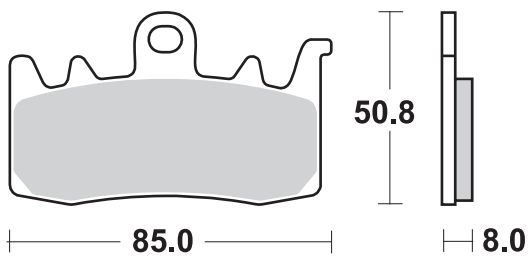

March 2019

NEW MODEL

GO AHEAD

HI-TECH BRAKE SOLUTIONS
MADE IN EUROPE

INDIAN FTR 1200 S

				RECOMMENDED	
INDIAN					
FTR	1200	S	19 -	900 HS*	730 LS

* = 2 sets required / 2 jeux pour l'Avant.

SBS 900 Available compounds HS • SP

SBS 730 Available compounds HF • LS

Scale 1:2